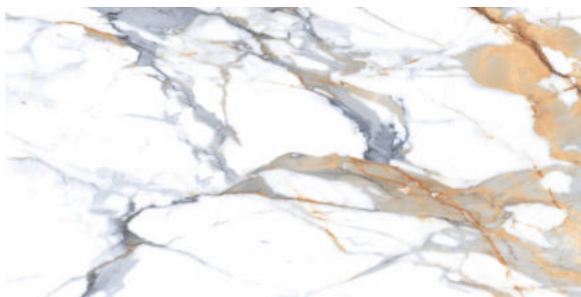

CALACATTA AZUL

FINISH
Glossy

THICKNESS
9 mm

AVAILABLE
Sizes