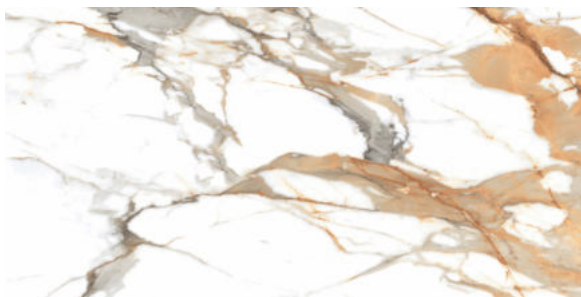

CALACATTA GOLD

FINISH
Glossy

THICKNESS
9 mm

AVAILABLE
Sizes