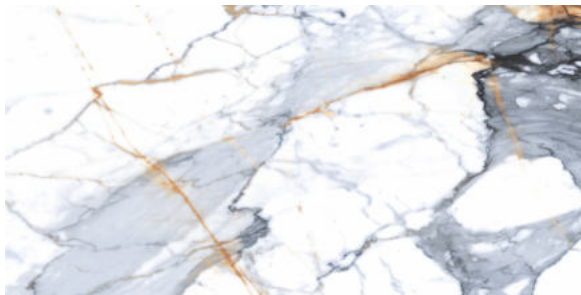

CALACATTA AZUL

FINISH
Glossy

THICKNESS
9 mm

AVAILABLE
Sizes